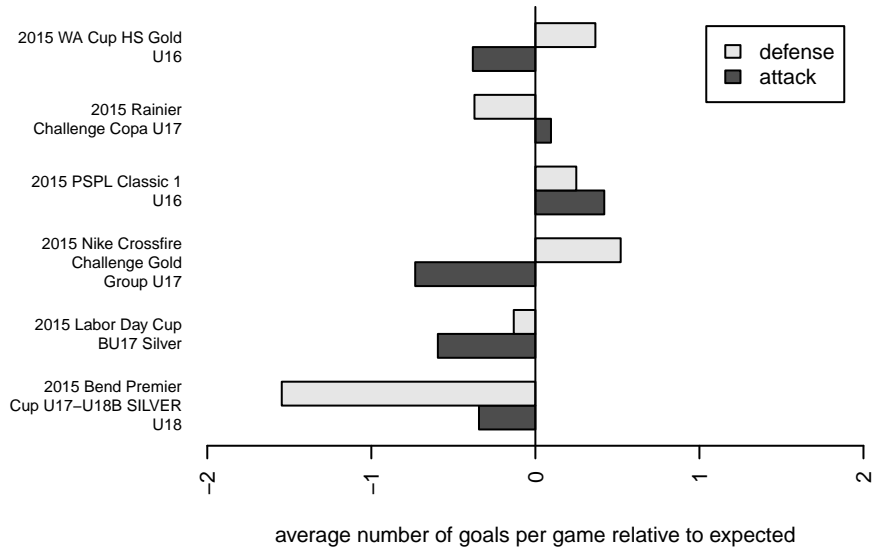

Performance relative to 13 month average