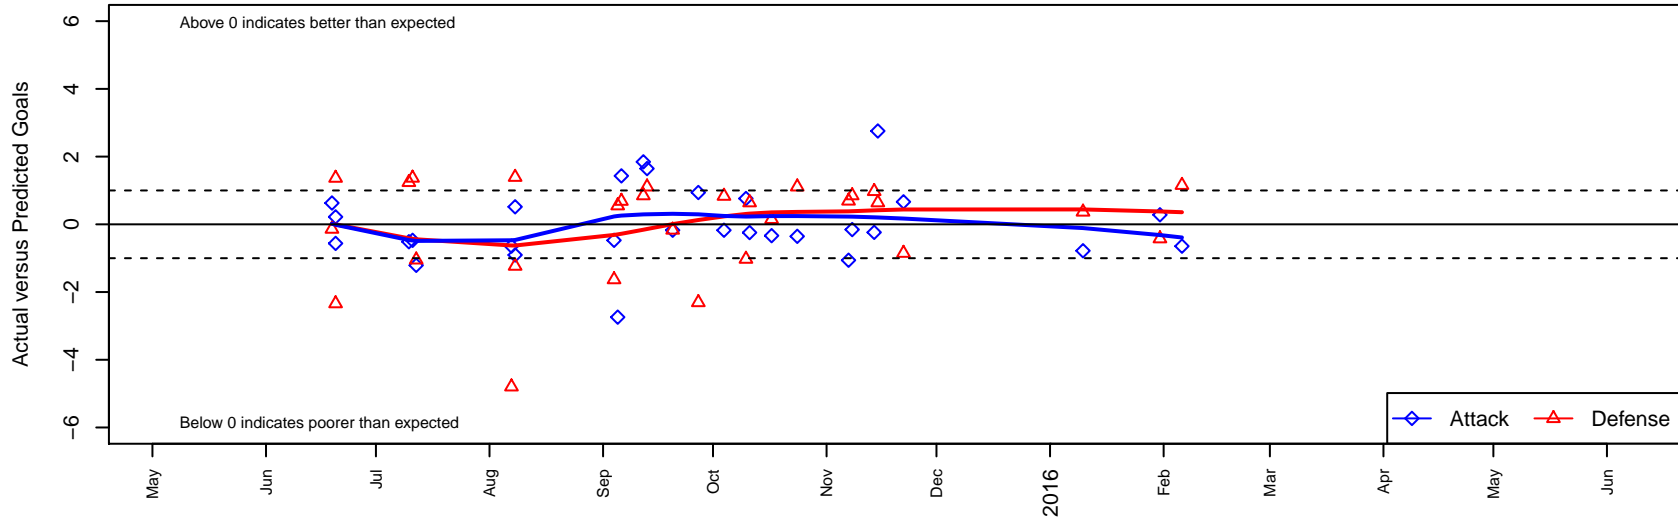

# FPSC Fury White B99

Franklin Pierce SC  
 Tacoma, WA  
 B99 total strength=1405  
 attack=7.17 defense=9.27  
 fall league = PSPL Classic 1 U16  
 notes= Cerna 2015

alt names used:  
 FPSC Fury B99 White  
 FPSC FURY B99 WHITE (WA)

**FPSC Fury White B99**  
 Dots are actual minus expected GF (blue circles) and GA (red triangles).  
 Blue line is smoothed change in attack strength. Red is smoothed change in defense strength.

**attack and defense variance (black dot)  
relative to other teams  
and top 10 in region**