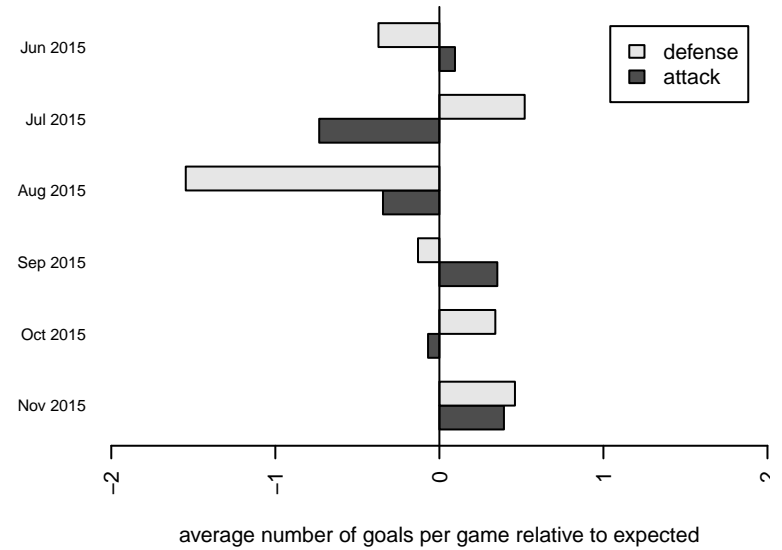

Performance relative to 13 month average