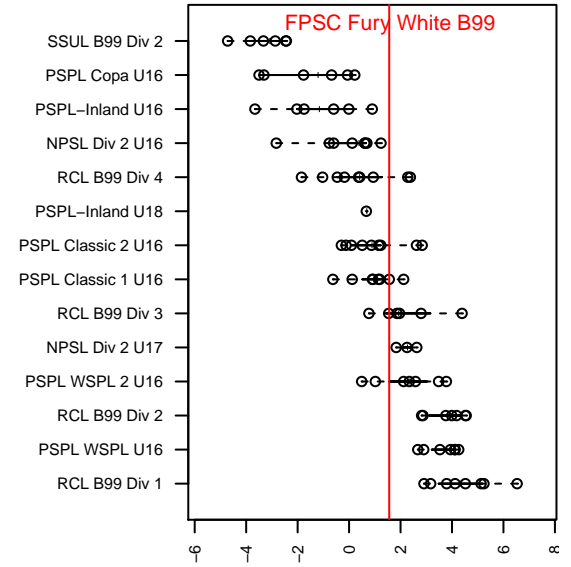

**attack and defense rating
relative to others at age
and all opponents in last 13 months**